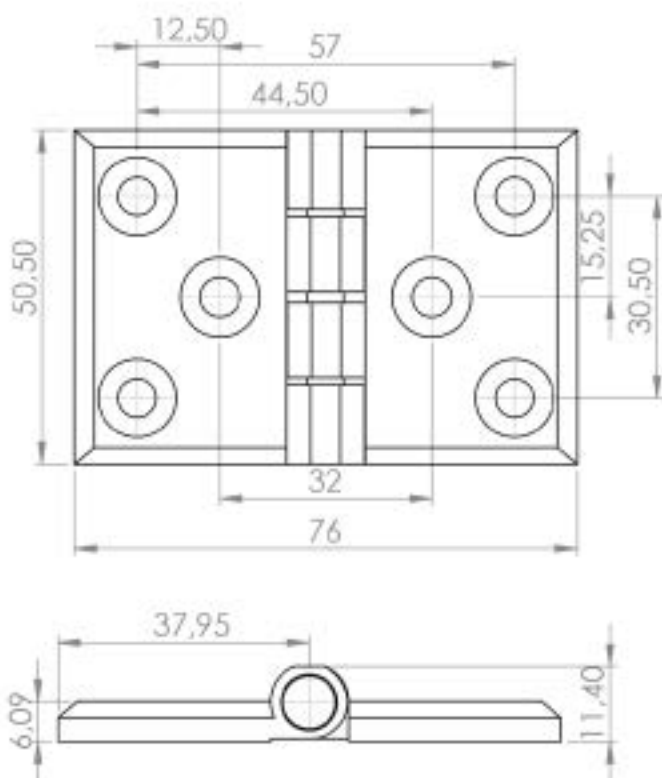

427-V1

Malzeme

Gövde: Zamak DIN-EN 1774-ZNAlCu1
Pim: Çelik

Yüzey: Krom Kaplama, Statik Boya

Material

Body: Zamak DIN-EN 1774-ZNAlCu1
Pin: Steel

Finish: Chrome plated, Static painted