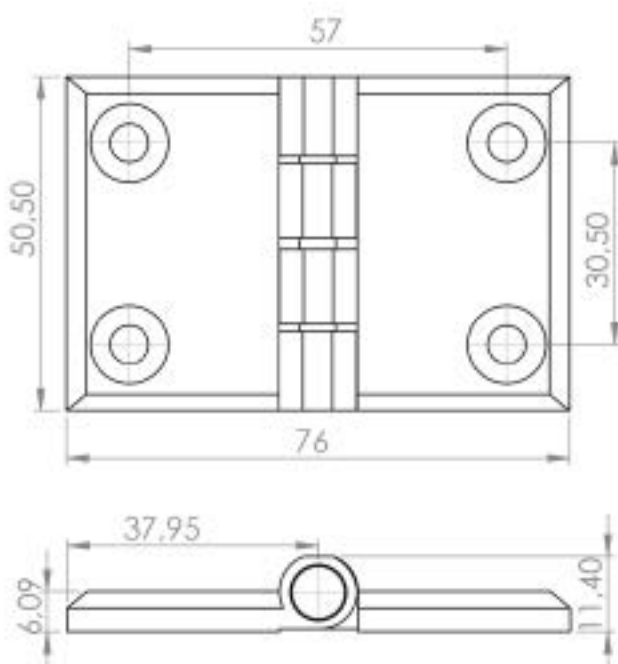

Yaprak Menteşe 50x76 (Zamak)

Leaf Hinge 50x76 (Zamak)

423-V1

427-V1

Malzeme

Gövde: Zamak DIN-EN 1774-ZNAlCu1
Pim: Çelik

Yüzey: Krom Kaplama, Statik Boya

Material

Body: Zamak DIN-EN 1774-ZNAlCu1
Pin: Steel

Finish: Chrome plated, Static painted

Yaprak Menteşe 50x76 (Zamak)

Leaf Hinge 50x76 (Zamak)

423-V2

427-V2

Malzeme

Gövde: Zamak DIN-EN 1774-ZNAlCu1
Pim: Çelik

Yüzey: Krom Kaplama, Statik Boya

Material

Body: Zamak DIN-EN 1774-ZNAlCu1
Pin: Steel

Finish: Chrome plated, Static painted